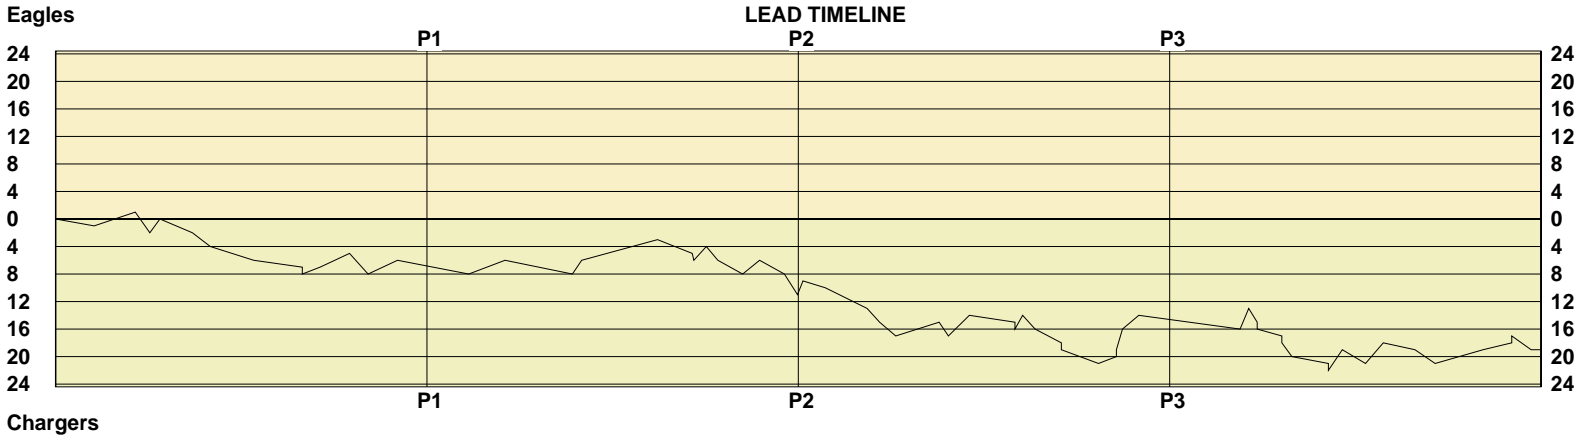

**SECOND HALF**

**Johnson Central**

<b>2FG 5/15 (33.3%)</b>	<b>10s</b>	<b>Pts/Shot 1.07</b>
<b>3FG 5/10 (50.0%)</b>	<b>15</b>	<b>2nd Eff Pts 0</b>
<b>TFG 10/25 (40.0%)</b>		<b>Pts off TO's 9</b>
<b>FT 4/4 (100%)</b>	<b>4</b>	<b>3Pt Eff +27.8</b>
<b>Scoring Distribution: 2FG 34.5% 3FG 51.7% FT 13.8%</b>		

**Jeffersontown**

<b>2FG 12/18 (66.7%)</b>	<b>24s</b>	<b>Pts/Shot 1.37</b>
<b>3FG 1/2 (50.0%)</b>	<b>3</b>	<b>2nd Eff Pts 0</b>
<b>TFG 13/20 (65.0%)</b>		<b>Pts off TO's 12</b>
<b>FT 10/15 (66.7%)</b>	<b>10</b>	<b>3Pt Eff +5.6</b>
<b>Scoring Distribution: 2FG 64.9% 3FG 8.1% FT 27.0%</b>		