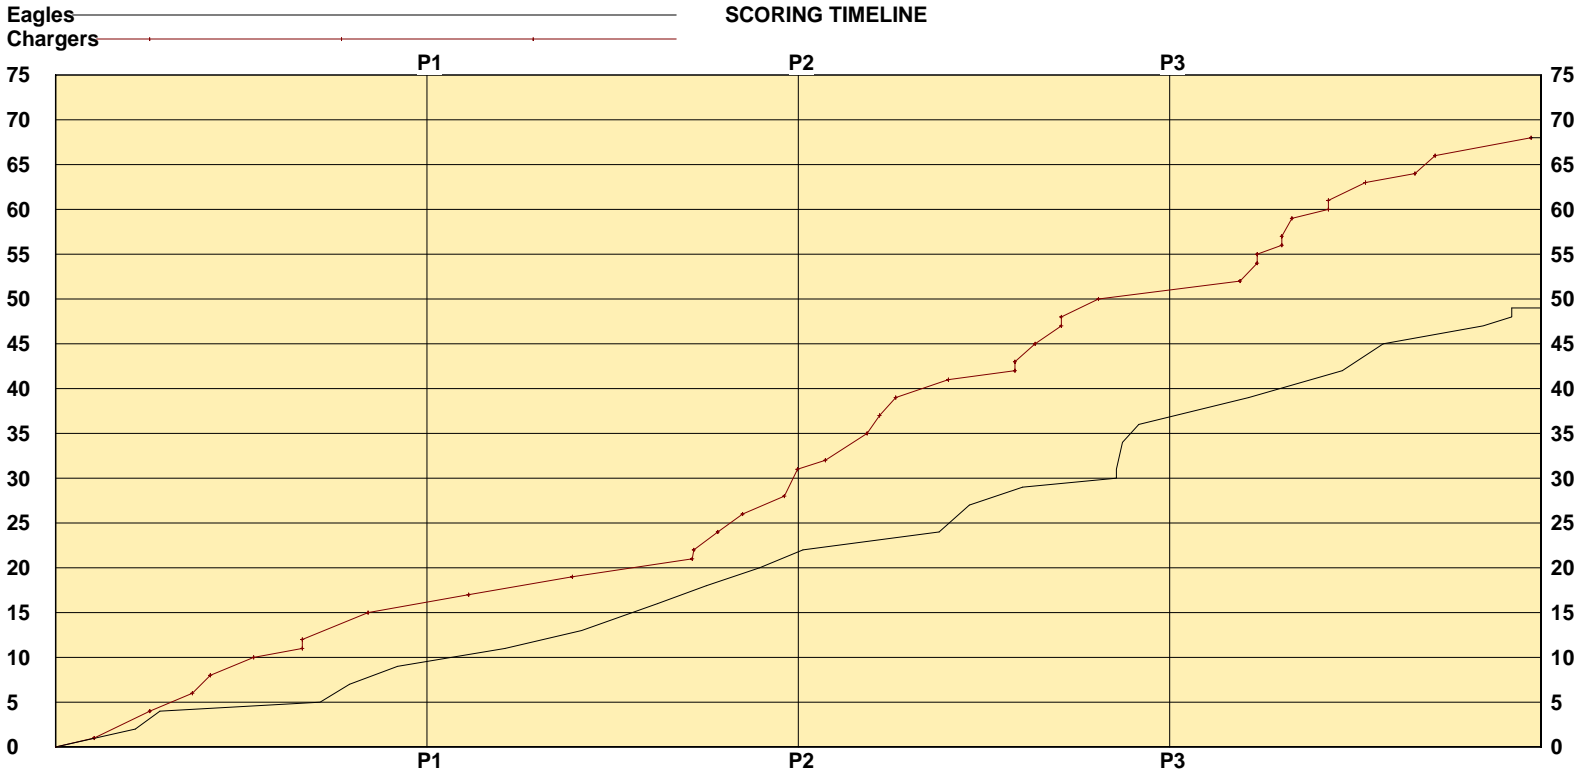

**SECOND HALF**

**Johnson Central**

<b>2FG 5/15 (33.3%)</b>	<b>10s</b>	<b>Pts/Shot 1.07</b>
<b>3FG 5/10 (50.0%)</b>	<b>15</b>	<b>2nd Eff Pts 0</b>
<b>TFG 10/25 (40.0%)</b>		<b>Pts off TO's 9</b>
<b>FT 4/4 (100%)</b>	<b>4</b>	<b>3Pt Eff +27.8</b>
<b>Scoring Distribution: 2FG 34.5% 3FG 51.7% FT 13.8%</b>		

**Jeffersontown**

<b>2FG 12/18 (66.7%)</b>	<b>24s</b>	<b>Pts/Shot 1.37</b>
<b>3FG 1/2 (50.0%)</b>	<b>3</b>	<b>2nd Eff Pts 0</b>
<b>TFG 13/20 (65.0%)</b>		<b>Pts off TO's 12</b>
<b>FT 10/15 (66.7%)</b>	<b>10</b>	<b>3Pt Eff +5.6</b>
<b>Scoring Distribution: 2FG 64.9% 3FG 8.1% FT 27.0%</b>		